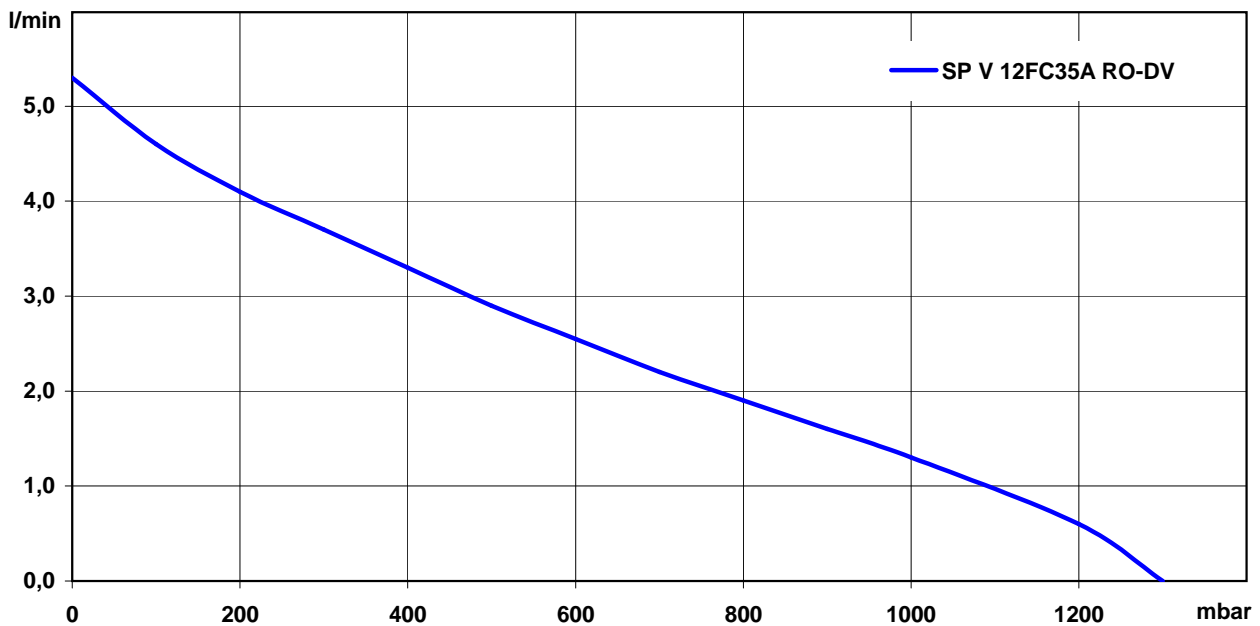

Designation		SP V 12FC35A RO-DV	
Voltage		12 Vdc (optional: 6 Vdc)	
Art.-No.		7k73093	
Pneumatic Performance			
Free Flow [l/min]		5,3	
flow at:			
100 mbar [l/min]		4,6	
max. Pressure [mbar]		1300	
flow at:			
-100 mbar [l/min]		-	
max. Vacuum [mbar]		-	
Motor / Power Consumption			
Motor Type		Iron Core	
Power consumption [mA]		850	
Material			
Pump Body		ABS / POM	
Diaphragm		EPDM	
Valves		NBR / Silicone	
Weight [g]		140	

Performance Curves

SP V 12FC35A RO-DV