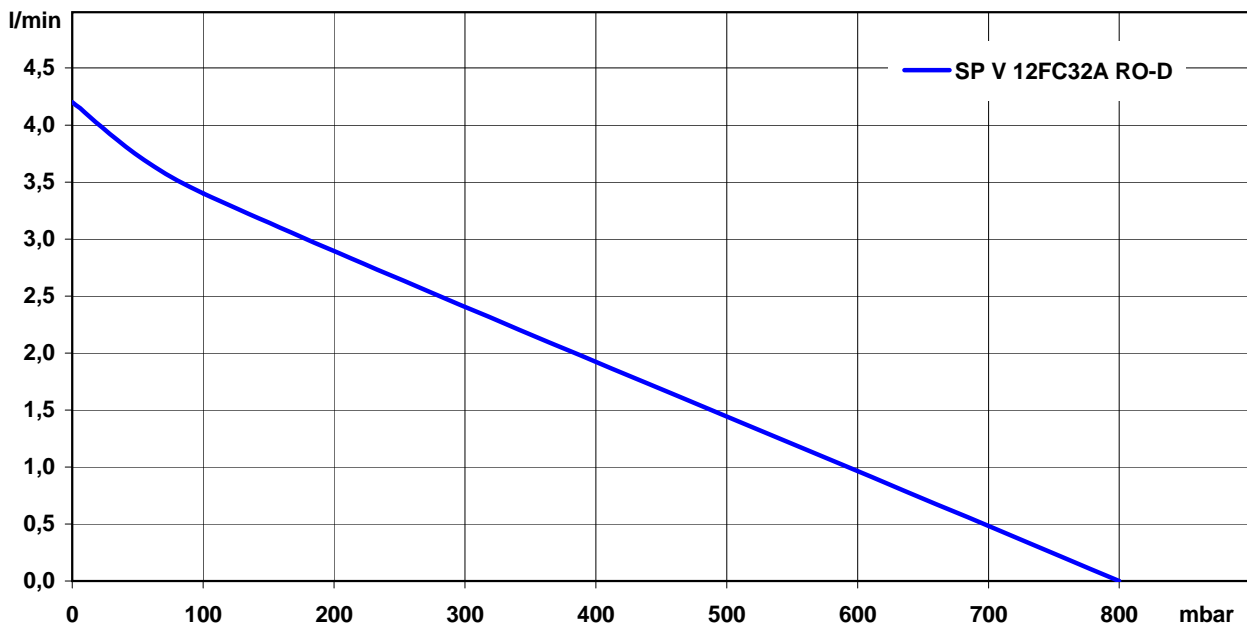

SP V 12FC32A RO-D

Product Features

- oil free
- maintenance free
- reduced vibrations
- reduced pulsation
- low noise
- small size
- lightweight
- minimal current consumption

Applications

- Blood Pressure Monitoring
- Coffee Machines

Schwarzer
Precision

Am Lichtbogen 7 • 45141 Essen • Germany
Phone: +49 201 31697-0 • Fax: +49 201 31697-29
e-mail: info@schwarzer.com • <http://www.schwarzer.com>

Designation		SP V 12FC32A RO-D
Voltage	Art.-No.	12 Vdc (optional: 6 Vdc) 7k73089
Pneumatic Performance		
Free Flow [l/min]		4,2
flow at:		
100 mbar [l/min]		3,4
max. Pressure [mbar]		800
flow at:		
-100 mbar [l/min]		-
max. Vacuum [mbar]		-
Motor / Power Consumption		
Motor Type		Iron Core
Power consumption [mA]		400
Material		
Pump Body		ABS / POM
Diaphragm		EPDM
Valves		NBR
Weight [g]		92

Performance Curves

SP V 12FC32A RO-D