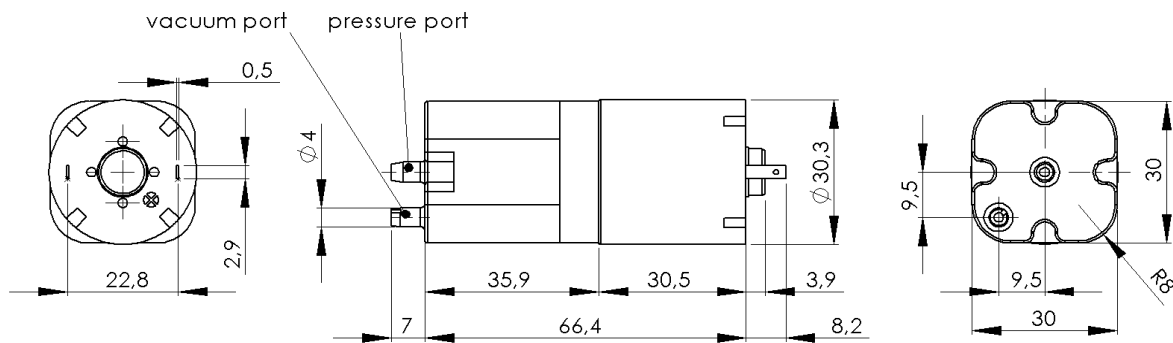

SP V 12FV30C RO-V / SP V 12FC30C RO-DV

Schwarzer
Precision

Am Lichtbogen 7 • 45141 Essen • Germany
Phone: +49 201 31697-0 • Fax: +49 201 31697-29
e-mail: info@schwarzer.com • http://www.schwarzer.com