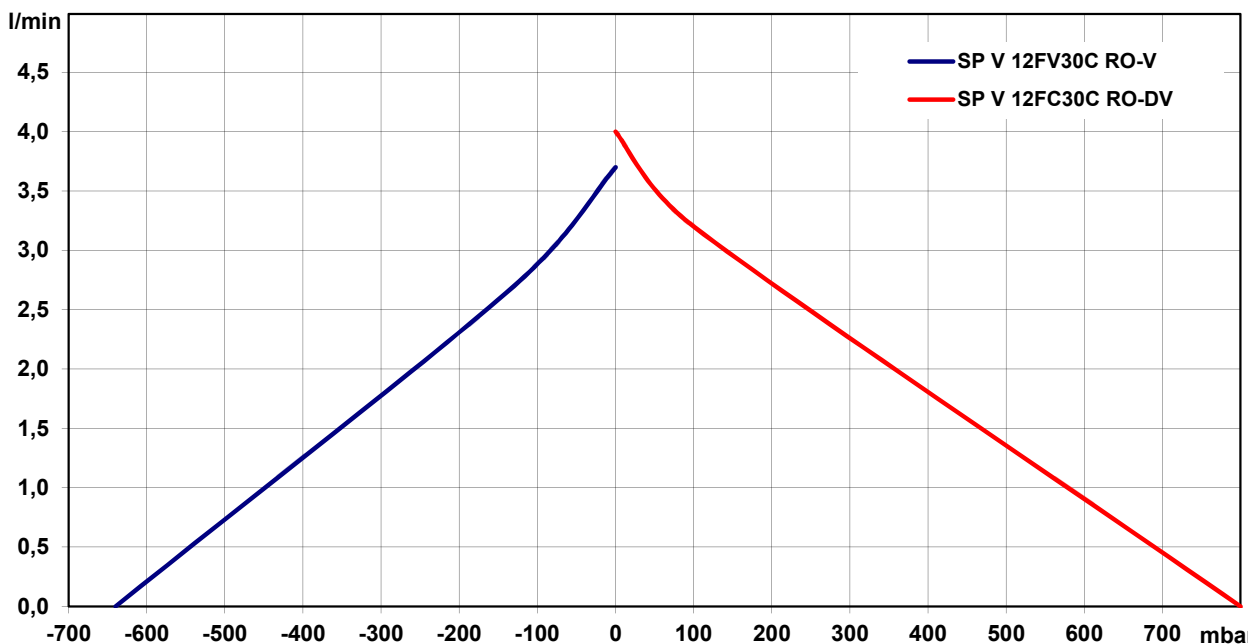

Designation	SP V 12FV30C RO-V	SP V 12FC30C RO-DV
Voltage	12 Vdc	12 Vdc
Art.-No.	7k73084	7k73092
Pneumatic Performance		
Free Flow [l/min]	3,7	4,0
flow at:		
100 mbar [l/min]	-	3,2
max. Pressure [mbar]	-	800
flow at:		
-130 mbar [l/min]	2,7	-
max. Vacuum [mbar]	-640	-
Motor / Power Consumption		
Motor Type		Iron Core
Power consumption [mA]	310 @ -130 mbar	250
Isolation Class		B
Temperature Class		F (155° C)
Material		
Pump Body	ABS / POM	ABS / POM
Diaphragm	EPDM	EPDM
Valves	NBR	NBR
Weight [g]	89	89

Performance Curves

Am Lichtbogen 7 • 45141 Essen • Germany
Phone: +49 201 31697-0 • Fax: +49 201 31697-29
e-mail: info@schwarzer.com • http://www.schwarzer.com